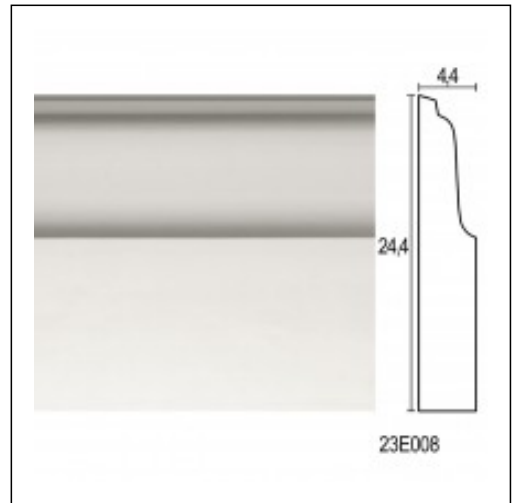

Ribbed panels / National Theater

Cat.No. 23.E.008

Skirting Board

Length: 225 cm.
Depth: 4.4 cm.
Height: 24.4 cm.

RELATIVE PRODUCT PHOTOS