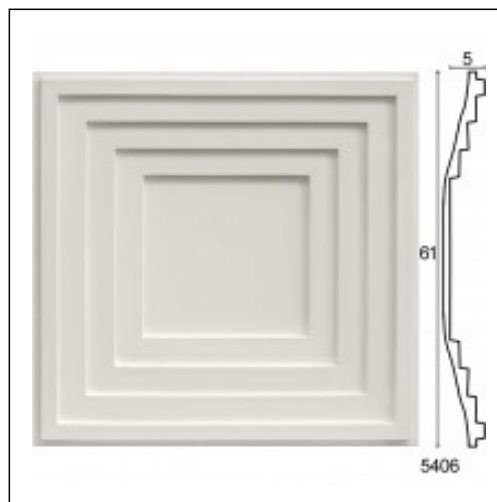

Panels / Steps

Cat.No. 54.F.006

Panels

Width: 61 cm.

Length: 61 cm.

Depth: 5 cm.

RELATIVE PRODUCT PHOTOS