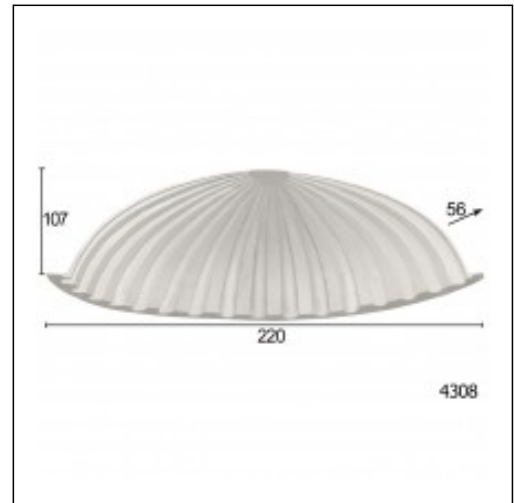

Niches / Clam Large

Cat.No. 43.N.008

Niches

Width: 220 cm.

Depth: 56 cm.

Height: 107 cm.

RELATIVE PRODUCT PHOTOS