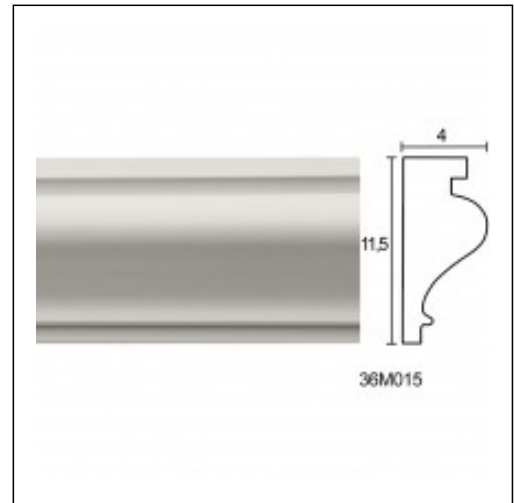

Capitals / Sunday Properties

Cat.No. 36.M.015

Capitals of Pilaster form

Length: 225 cm.

Depth: 4 cm.

Height: 11.5 cm.

RELATIVE PRODUCT PHOTOS