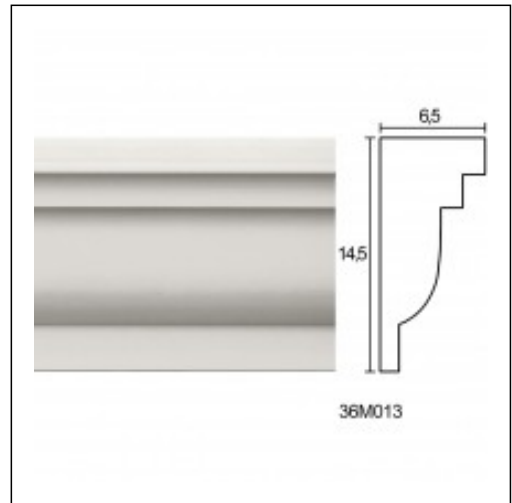

## Capitals / Morocco

Cat.No. 36.M.013

Capitals of Pilaster form

**Length:** 225 cm.

**Depth:** 6.5 cm.

**Height:** 14.5 cm.