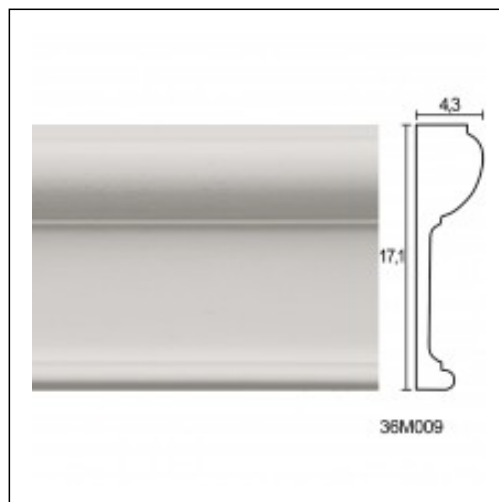

Capitals / Africa

Cat.No. 36.M.009

Capitals of Pilaster form

Length: 225 cm.

Depth: 4.3 cm.

Height: 17.1 cm.

RELATIVE PRODUCT PHOTOS