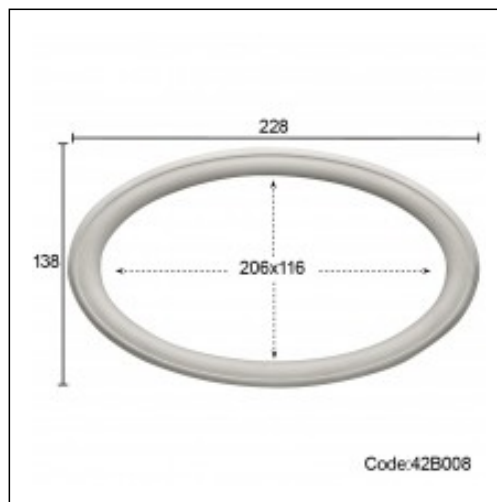

Domes / Ring of Large Oval Dome 2

Cat.No. 42.B.008

Domes

Width: 142 cm.

Length: 221 cm.

RELATIVE PRODUCT PHOTOS