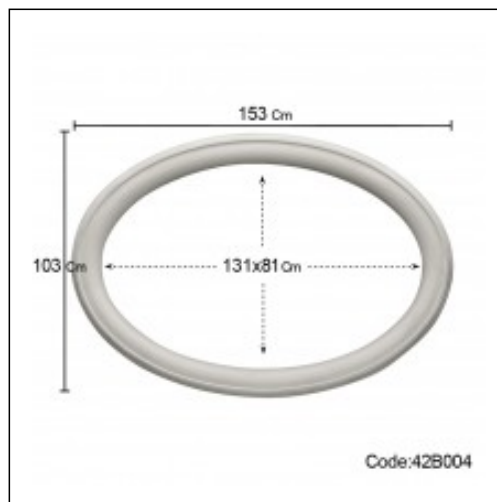

Domes / Ring of Large Oval Dome

Cat.No. 42.B.004

Domes

Width: 103 cm.

Length: 162 cm.

RELATIVE PRODUCT PHOTOS