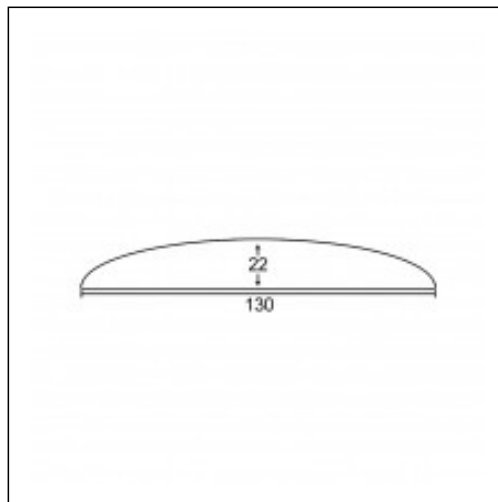

Domes / Oval Dome Small

Cat.No. 42.B.001

Domes

Width: 91 cm.

Length: 130 cm.

Depth: 22 cm.

RELATIVE PRODUCT PHOTOS