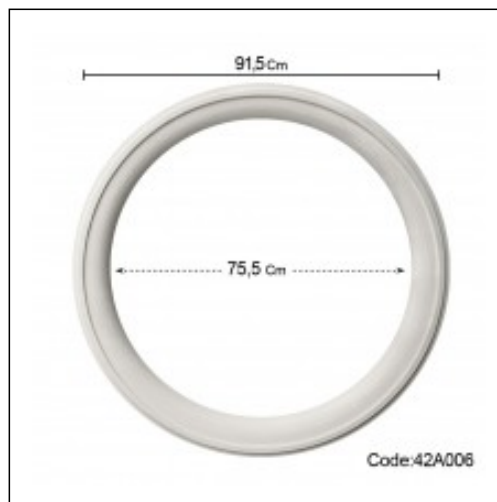

Domes / Ring 91.50cm

Cat.No. 42.A.006

Domes

F1: 91.5 cm.

RELATIVE PRODUCT PHOTOS