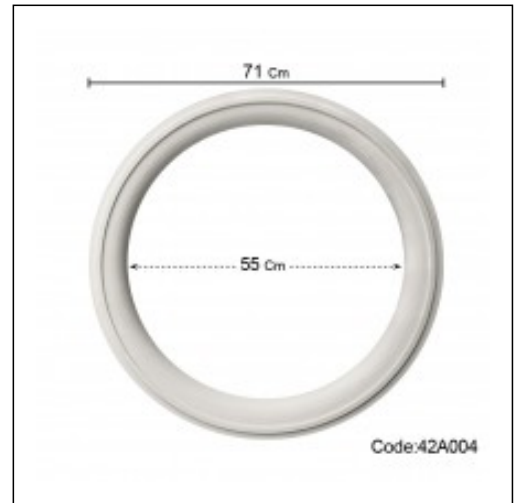

Domes / Ring 62cm

Cat.No. 42.A.004

Domes

F1: 62 cm.

RELATIVE PRODUCT PHOTOS