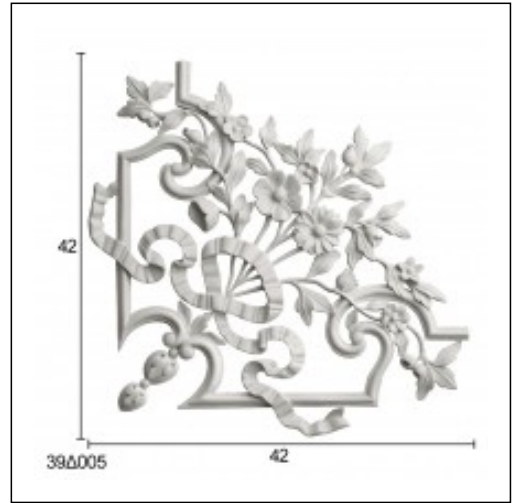

Corners Glyphic / Filellinon

Cat.No. 39.D.005

Corners glyphic

Width: 50 cm.

Height: 58 cm.

RELATIVE PRODUCT PHOTOS