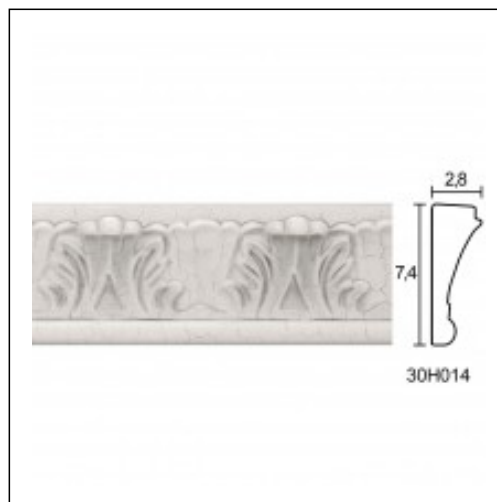

Panel Mouldings for Ceiling and Wall / Leaf Krakele

Cat.No. 30.H.014

Glyphic Panel Mouldings

Depth: 2.8 cm.

Height: 7.4 cm.

RELATIVE PRODUCT PHOTOS