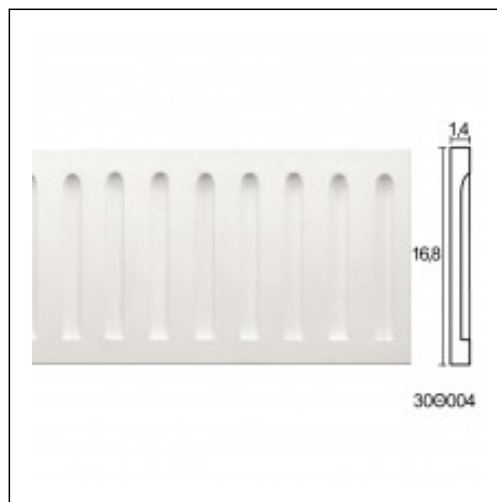

Ribbed panels / Matchboard Medium

Cat.No. 30.U.004

Glyphic Panel Mouldings

Length: 110 cm.

Depth: 1.4 cm.

Height: 16.8 cm.

RELATIVE PRODUCT PHOTOS