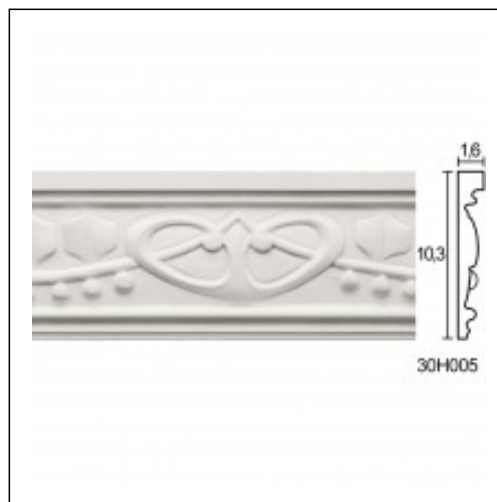

Ribbed panels / Mask

Cat.No. 30.H.005

Glyphic Panel Mouldings

Length: 158 cm.

Depth: 1.6 cm.

Height: 10.3 cm.

RELATIVE PRODUCT PHOTOS