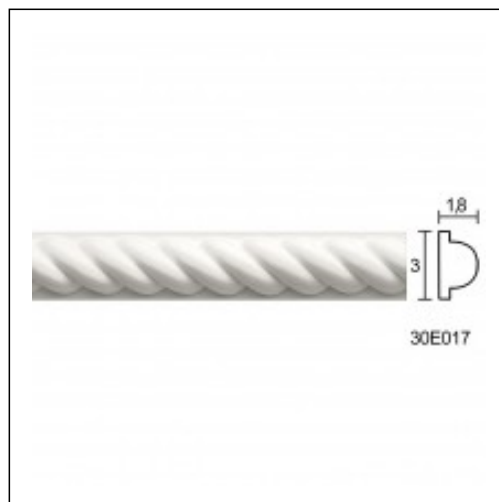

Panneaux / Parthenis Rope Junior

Cat.No. 30.E.017

Glyphic Panel Mouldings

Length: 130 cm.

Depth: 1.8 cm.

Height: 3 cm.

RELATIVE PRODUCT PHOTOS