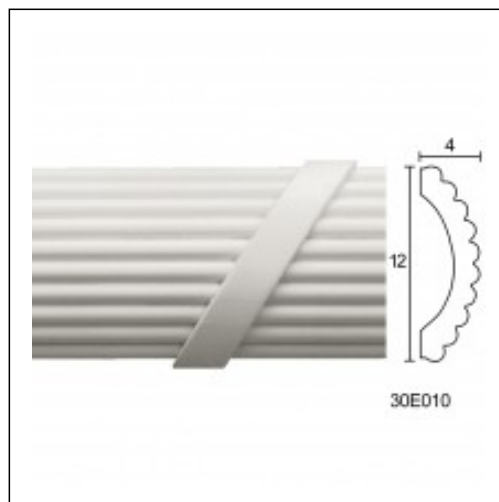

## Ribbed panels / Fireplace

Cat.No. 30.E.010

Glyphic Panel Mouldings

**Length:** 115 cm.

**Depth:** 4 cm.

**Height:** 12 cm.