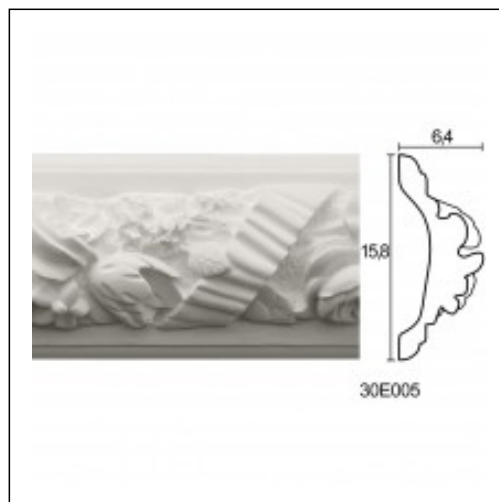

## Ribbed panels / French Flowers

Cat.No. 30.E.005

Glyphic Panel Mouldings

**Length:** 100 cm.

**Depth:** 6.4 cm.

**Height:** 15.8 cm.