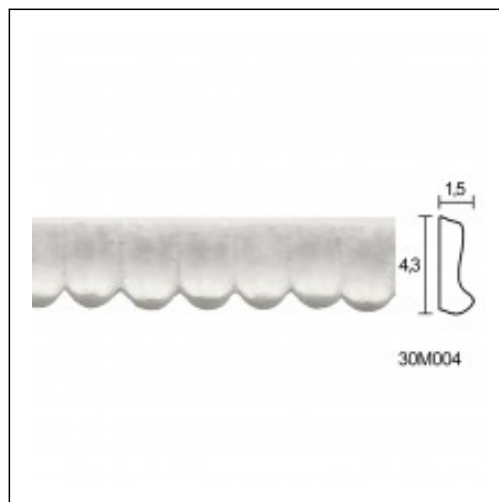

Panneaux / Leaves Tongues

Cat.No. 30.M.004

Glyphic Panel Mouldings

Length: 85 cm.

Depth: 1.5 cm.

Height: 4.3 cm.

RELATIVE PRODUCT PHOTOS