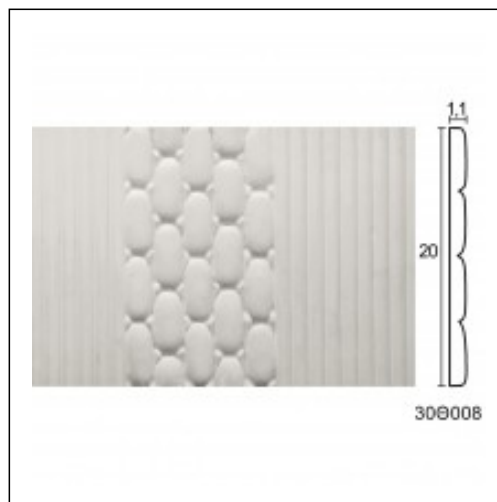

## Ribbed panels / Pebbles

Cat.No. 30.U.008

Glyphic Panel Mouldings

**Length:** 161 cm.

**Depth:** 1.1 cm.

**Height:** 20 cm.