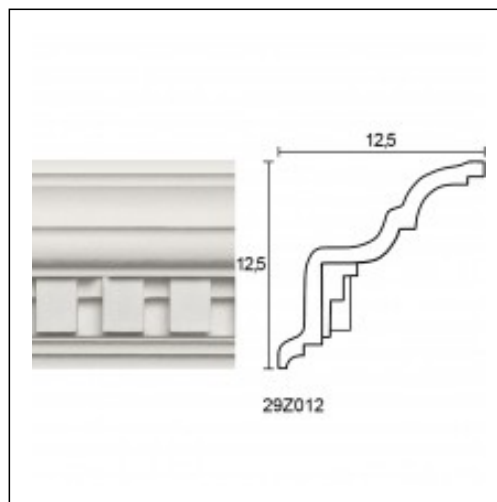

Glyphic Cornices / Gregory Dent

Cat.No. 29.Z.012

Glyphic cornices

Width: 14.5 cm.

Length: 225 cm.

Height: 14.6 cm.

RELATIVE PRODUCT PHOTOS