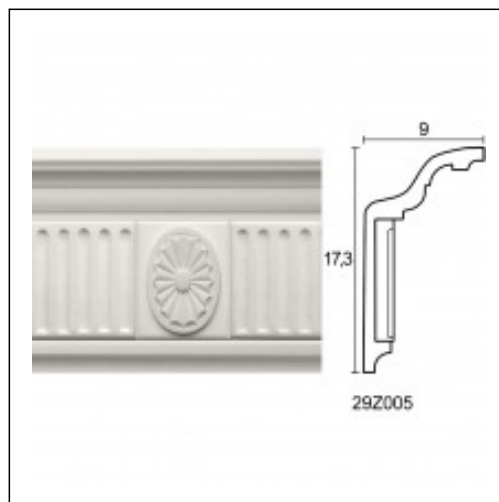

Glyphic Cornices / Rabote

Cat.No. 29.Z.005

Glyphic cornices

Width: 9.3 cm.

Length: 225 cm.

Height: 17.3 cm.

RELATIVE PRODUCT PHOTOS