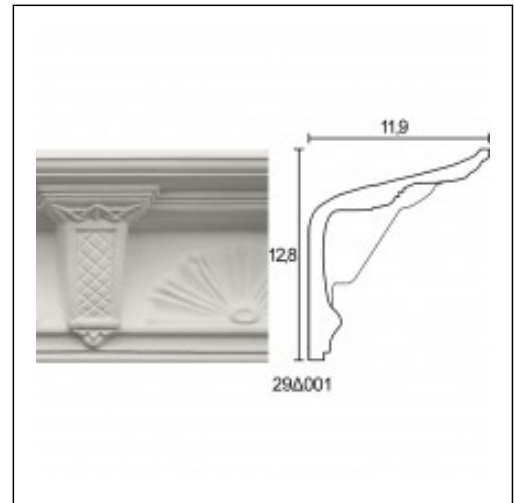

Glyphic Cornices / Corbel Ventaglia

Cat.No. 29.D.001

Glyphic cornices

Width: 12.5 cm.

Length: 200 cm.

Height: 12.8 cm.

RELATIVE PRODUCT PHOTOS