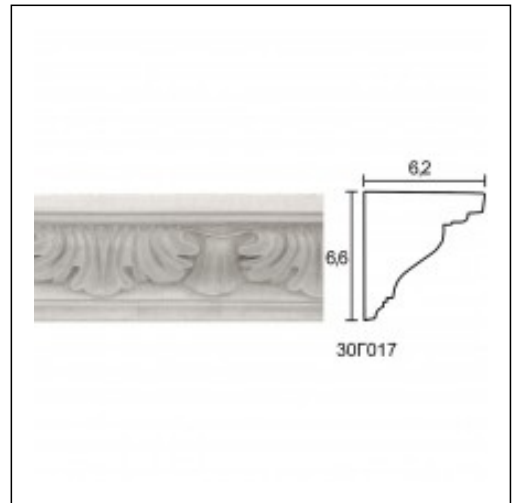

Panel Mouldings for Ceiling and Wall / Italian Leaf 2

Cat.No. 30.C.017

Glyphic Panel Mouldings

Depth: 6.2 cm.

Height: 6.6 cm.

RELATIVE PRODUCT PHOTOS