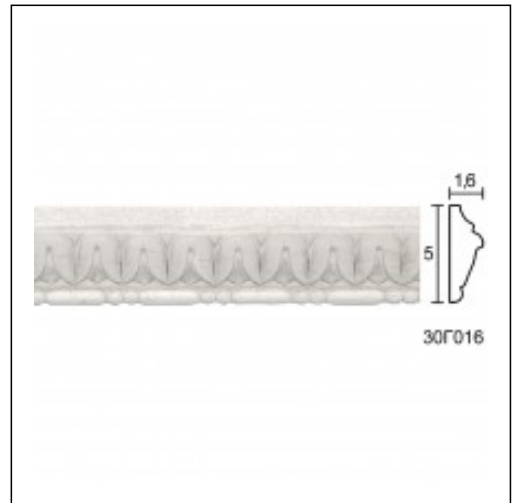

Panel Mouldings for Ceiling and Wall / Italian Leaf 1

Cat.No. 30.C.016

Glyphic Panel Mouldings

Length: 150 cm.

Depth: 1.6 cm.

Height: 5 cm.

RELATIVE PRODUCT PHOTOS