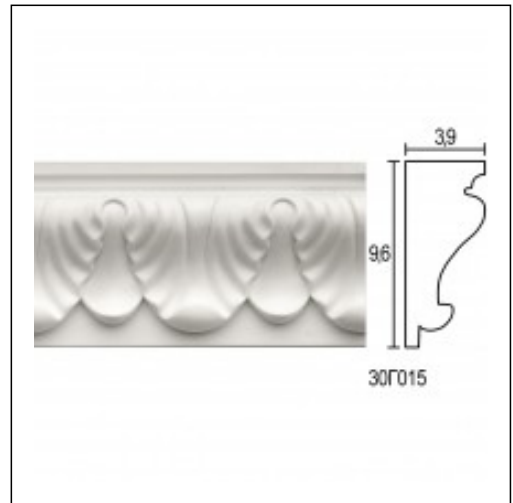

Panel Mouldings for Ceiling and Wall / Leaf

Cat.No. 30.C.015

Gyphic Panel Mouldings

Length: 164 cm.

Depth: 3.9 cm.

Height: 9.6 cm.

RELATIVE PRODUCT PHOTOS