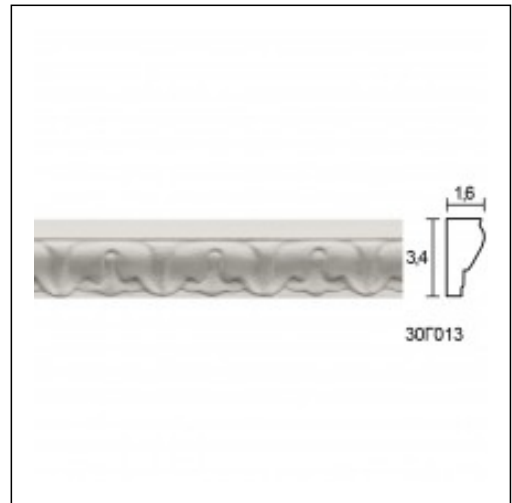

Panel Mouldings for Ceiling and Wall / Leaf Synthesis

Cat.No. 30.C.013

Glyphic Panel Mouldings

Length: 125 cm.

Depth: 1.6 cm.

Height: 3.4 cm.

RELATIVE PRODUCT PHOTOS