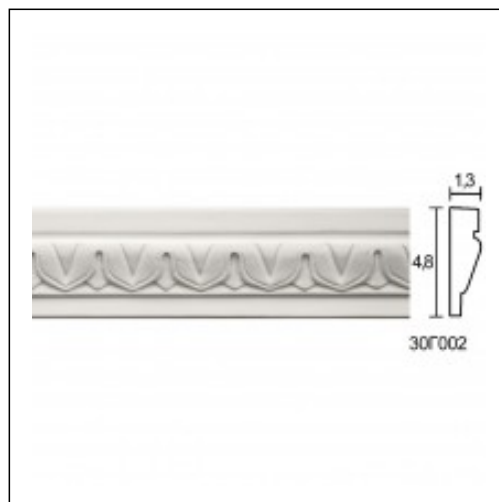

Panel Mouldings for Ceiling and Wall / Italian Leaf

Cat.No. 30.C.002

Glyphic Panel Mouldings

Length: 150 cm.

Depth: 1.3 cm.

Height: 4.8 cm.

RELATIVE PRODUCT PHOTOS