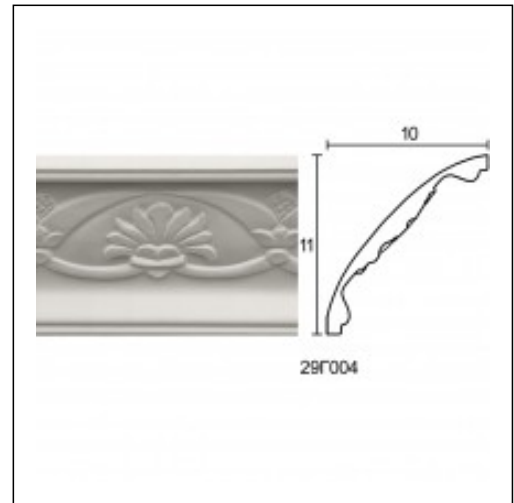

Glyphic Cornices / Cone Small

Cat.No. 29.C.004

Glyphic cornices

Width: 7.3 cm.
Length: 200 cm.
Height: 13.5 cm.

RELATIVE PRODUCT PHOTOS