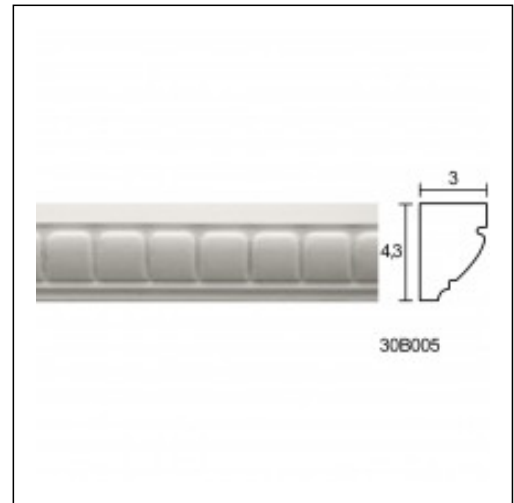

## Panel Mouldings for Ceiling and Wall / Squares

Cat.No. 30.B.005

Glyphic Panel Mouldings

**Length:** 130 cm.

**Depth:** 3 cm.

**Height:** 4.3 cm.