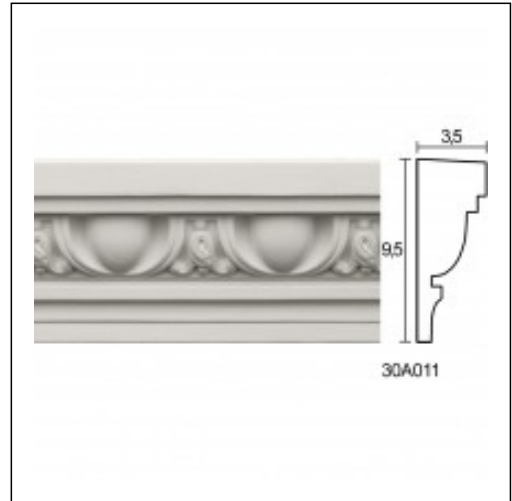

## Ribbed panels / Egg Large

Cat.No. 30.A.011

Glyphic Panel Moudings

**Length:** 150 cm.

**Depth:** 3.5 cm.

**Height:** 9.5 cm.