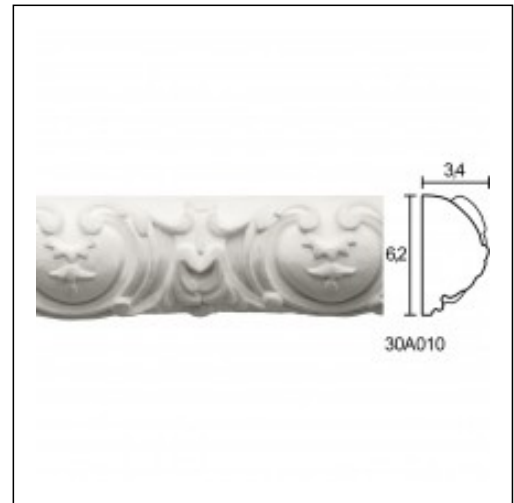

Panel Mouldings for Ceiling and Wall / Egg inside Glyphic

Cat.No. 30.A.010

Glyphic Panel Mouldings

Length: 107 cm.

Depth: 3.4 cm.

Height: 6.2 cm.

RELATIVE PRODUCT PHOTOS