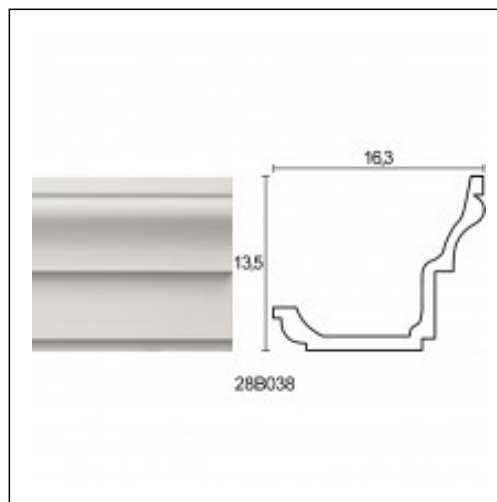

Linear Hidden Lighting / Socket Grapsas Office

Cat.No. 28.B.038

Linear hidden lighting

Length: 225 cm.

Depth: 16.3 cm.

Height: 13.5 cm.

RELATIVE PRODUCT PHOTOS