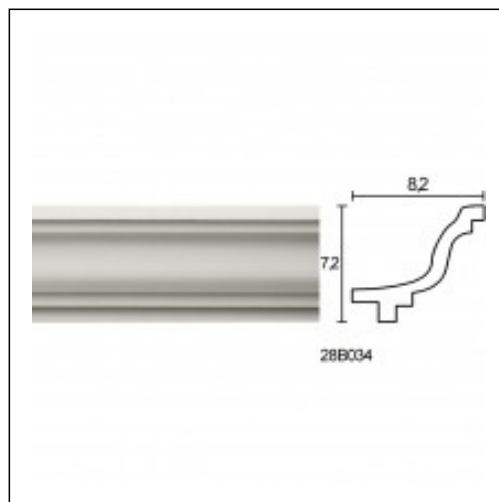

## Linear Hidden Lighting / 5th Floor Office Small

Cat.No. 28.B.034

Linear hidden lighting

**Length:** 225 cm.**Depth:** 8.2 cm.**Height:** 7.2 cm.