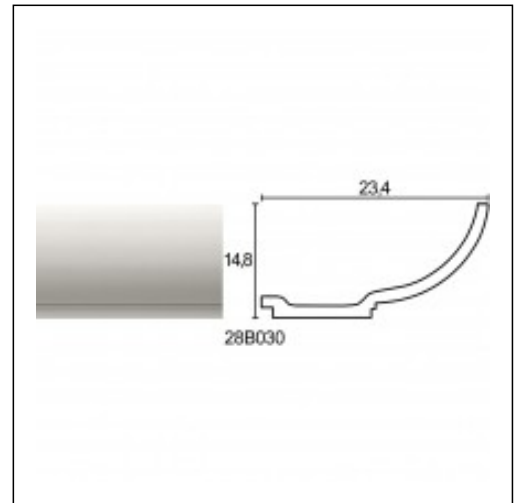

Linear Hidden Lighting / Parthenis Nr 6

Cat.No. 28.B.030

Linear hidden lighting

Length: 225 cm.

Depth: 23.4 cm.

Height: 14.8 cm.

RELATIVE PRODUCT PHOTOS