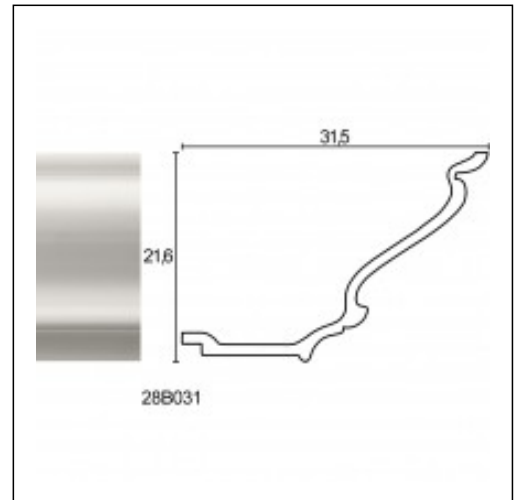

Linear Hidden Lighting / Netherlands

Cat.No. 28.B.031

Linear hidden lighting

Length: 225 cm.

Depth: 31.5 cm.

Height: 21.6 cm.

RELATIVE PRODUCT PHOTOS