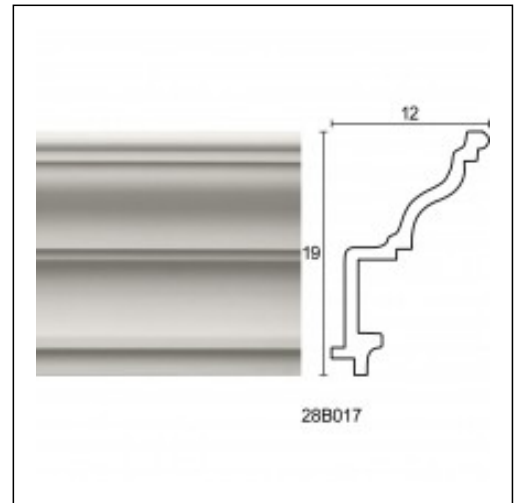

Linear Hidden Lighting / Socket B

Cat.No. 28.B.017

Linear hidden lighting

Length: 225 cm.

Depth: 12 cm.

Height: 19 cm.

RELATIVE PRODUCT PHOTOS