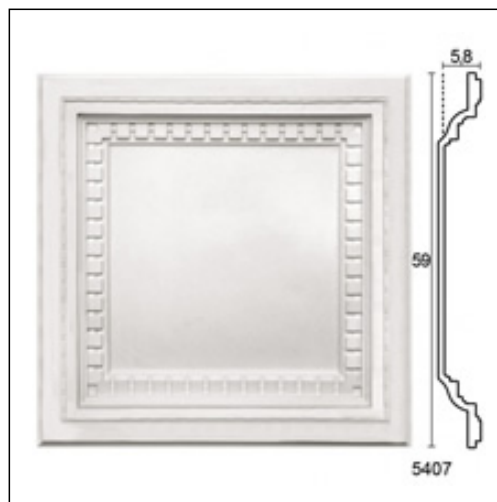

Panels / Drops

Cat.No. 54.F.007

Panel

Width: 59 cm.

Length: 59 cm.

Depth: 5.8 cm.

RELATIVE PRODUCT PHOTOS