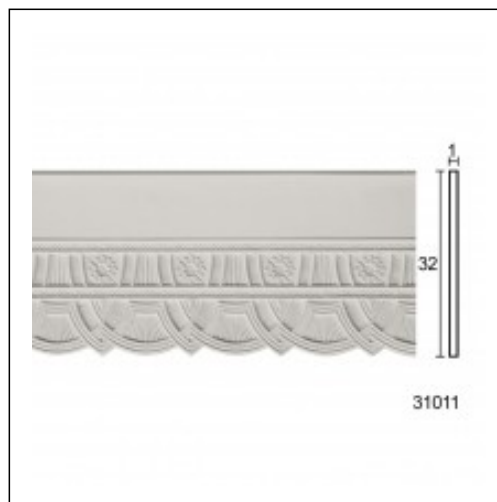

## Glyphic Dado Rails / Rattan-Daisy

Cat.No. 31.011

Glyphic Curtain Rails

**Length:** 190 cm.

**Height:** 45 cm.