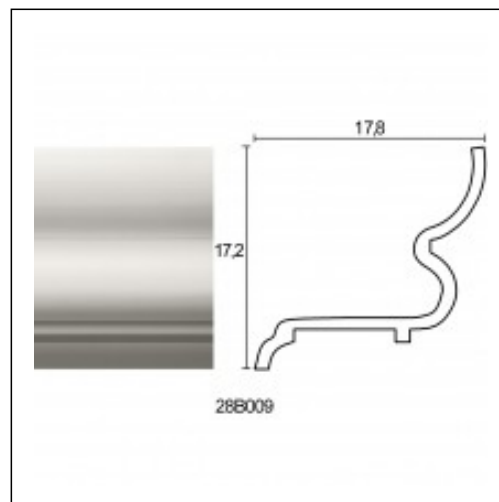

Linear Hidden Lighting / Office Extension

Cat.No. 28.B.009

Linear hidden lighting

Length: 225 cm.

Depth: 17.8 cm.

Height: 17.2 cm.

RELATIVE PRODUCT PHOTOS