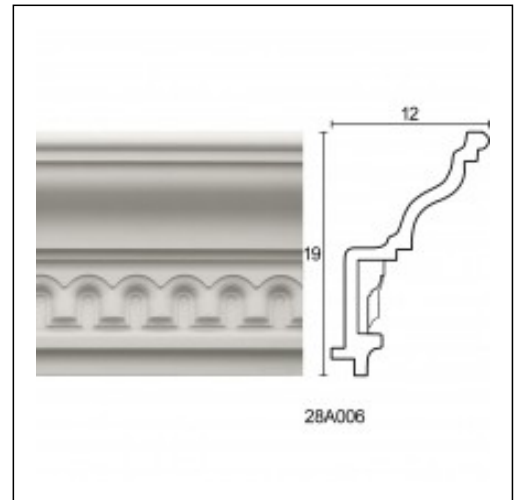

Glyphic Hidden Lighting / Lighting B1

Cat.No. 28.A.006

Glyphic hidden lighting

Width: 12 cm.

Length: 2 cm.

Height: 19 cm.

RELATIVE PRODUCT PHOTOS