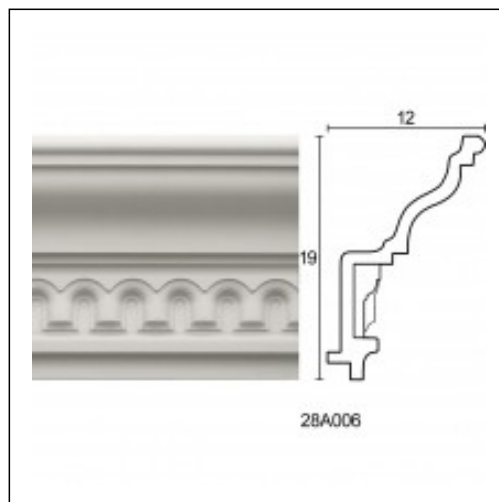

Glyphic Hidden Lighting / Lighting B1

Cat.No. 28.A.006

Glyphic hidden lighting

Width: 12 cm.

Length: 2 cm.

Height: 19 cm.

RELATIVE PRODUCT PHOTOS