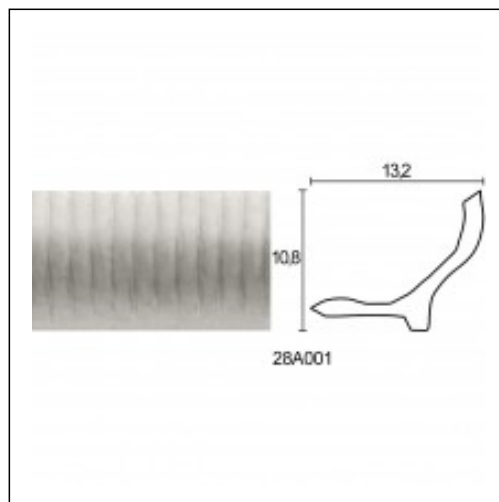

Glyphic Hidden Lighting / Rabote Ornamented

Cat.No. 28.A.001

Glyphic hidden lighting

Width: 13.5 cm.

Length: 200 cm.

Height: 10.7 cm.

RELATIVE PRODUCT PHOTOS