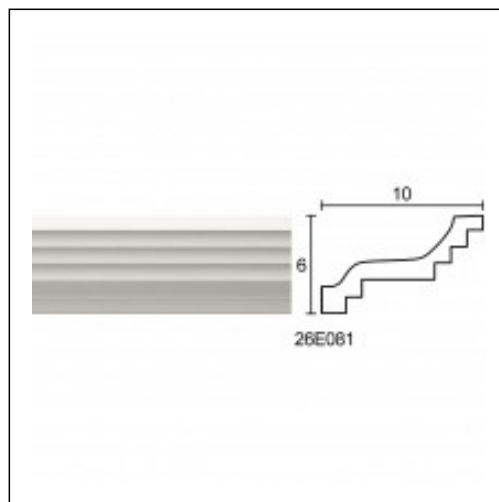

Large Linear Cornices / Felizol A2

Cat.No. 26.E.081

Large Linear Cornices

Width: 10 cm.

Length: 225 cm.

Height: 6 cm.

RELATIVE PRODUCT PHOTOS