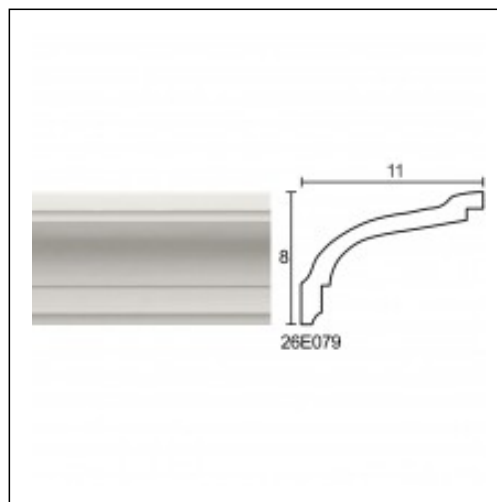

Large Linear Cornices / Felizol A3

Cat.No. 26.E.079

Large Linear Cornices

Width: 11.6 cm.

Length: 225 cm.

Height: 7.3 cm.

RELATIVE PRODUCT PHOTOS