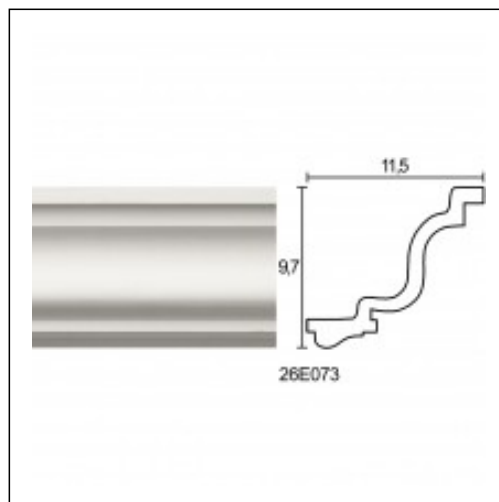

Large Linear Cornices / Almond

Cat.No. 26.E.073

Large Linear Cornices

Width: 11.5 cm.

Length: 225 cm.

Height: 9.7 cm.

RELATIVE PRODUCT PHOTOS