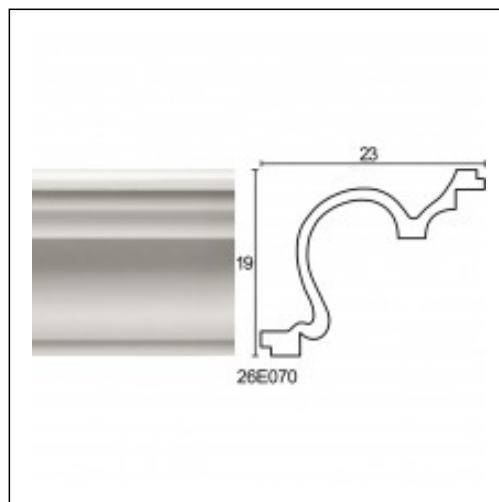

Large Linear Cornices / Panel

Cat.No. 26.E.070

Large Linear Cornices

Width: 23 cm.

Length: 225 cm.

Height: 19 cm.

RELATIVE PRODUCT PHOTOS