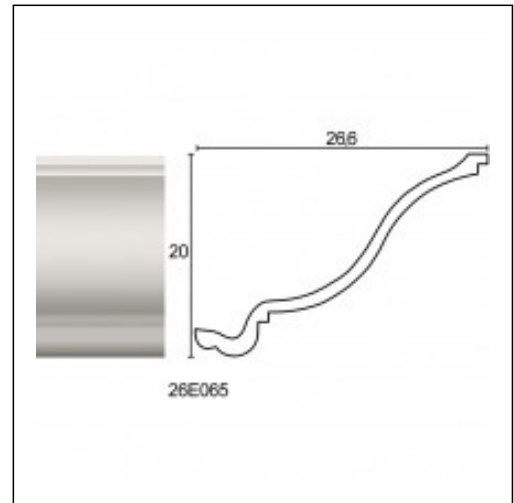

Large Linear Cornices / Elka

Cat.No. 26.E.065

Large Linear Cornices

Length: 225 cm.

Depth: 26.6 cm.

Height: 20 cm.

RELATIVE PRODUCT PHOTOS