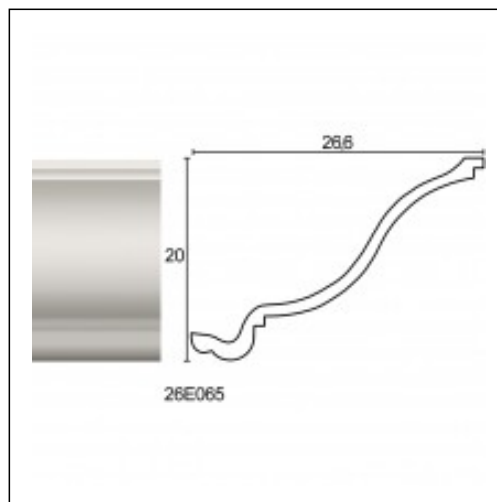

Large Linear Cornices / Elka

Cat.No. 26.E.065

Large Linear Cornices

Length: 225 cm.

Depth: 26.6 cm.

Height: 20 cm.

RELATIVE PRODUCT PHOTOS