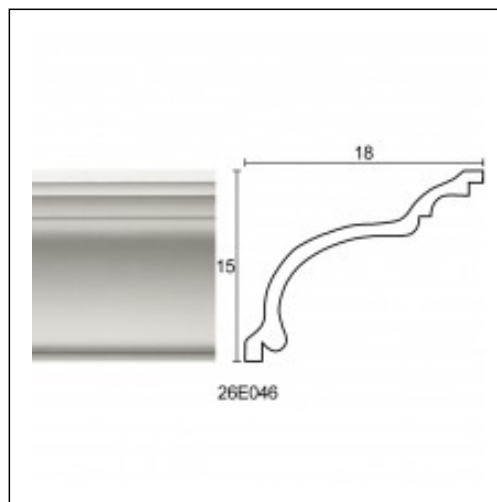

Large Linear Cornices / Petroyianni 1

Cat.No. 26.E.046

Large Linear Cornices

Width: 18 cm.

Length: 225 cm.

Height: 15 cm.

RELATIVE PRODUCT PHOTOS