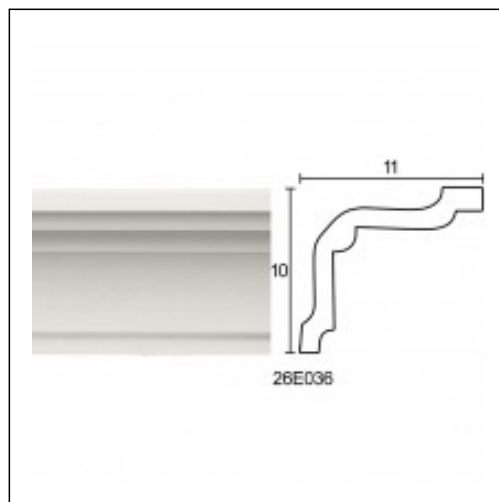

## Large Linear Cornices / Aspect 2

Cat.No. 26.E.036

Large Linear Cornices

**Width:** 11 cm.

**Length:** 225 cm.

**Height:** 10 cm.