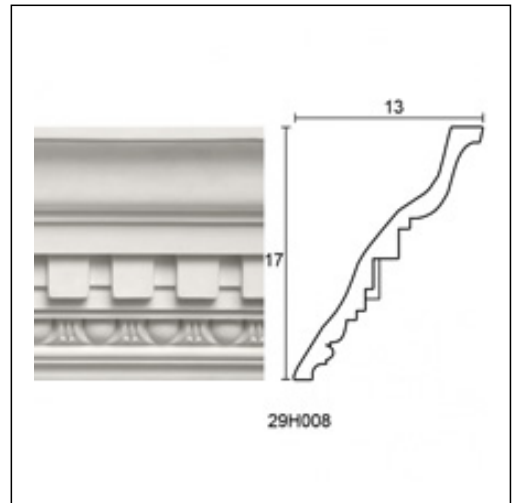

Glyphic Cornices / Egg Dent Lefkas 180cm

Cat.No. 29.H.008

Glyphic Cornice

Length: 225 cm.

Depth: 13 cm.

Height: 17 cm.

RELATIVE PRODUCT PHOTOS